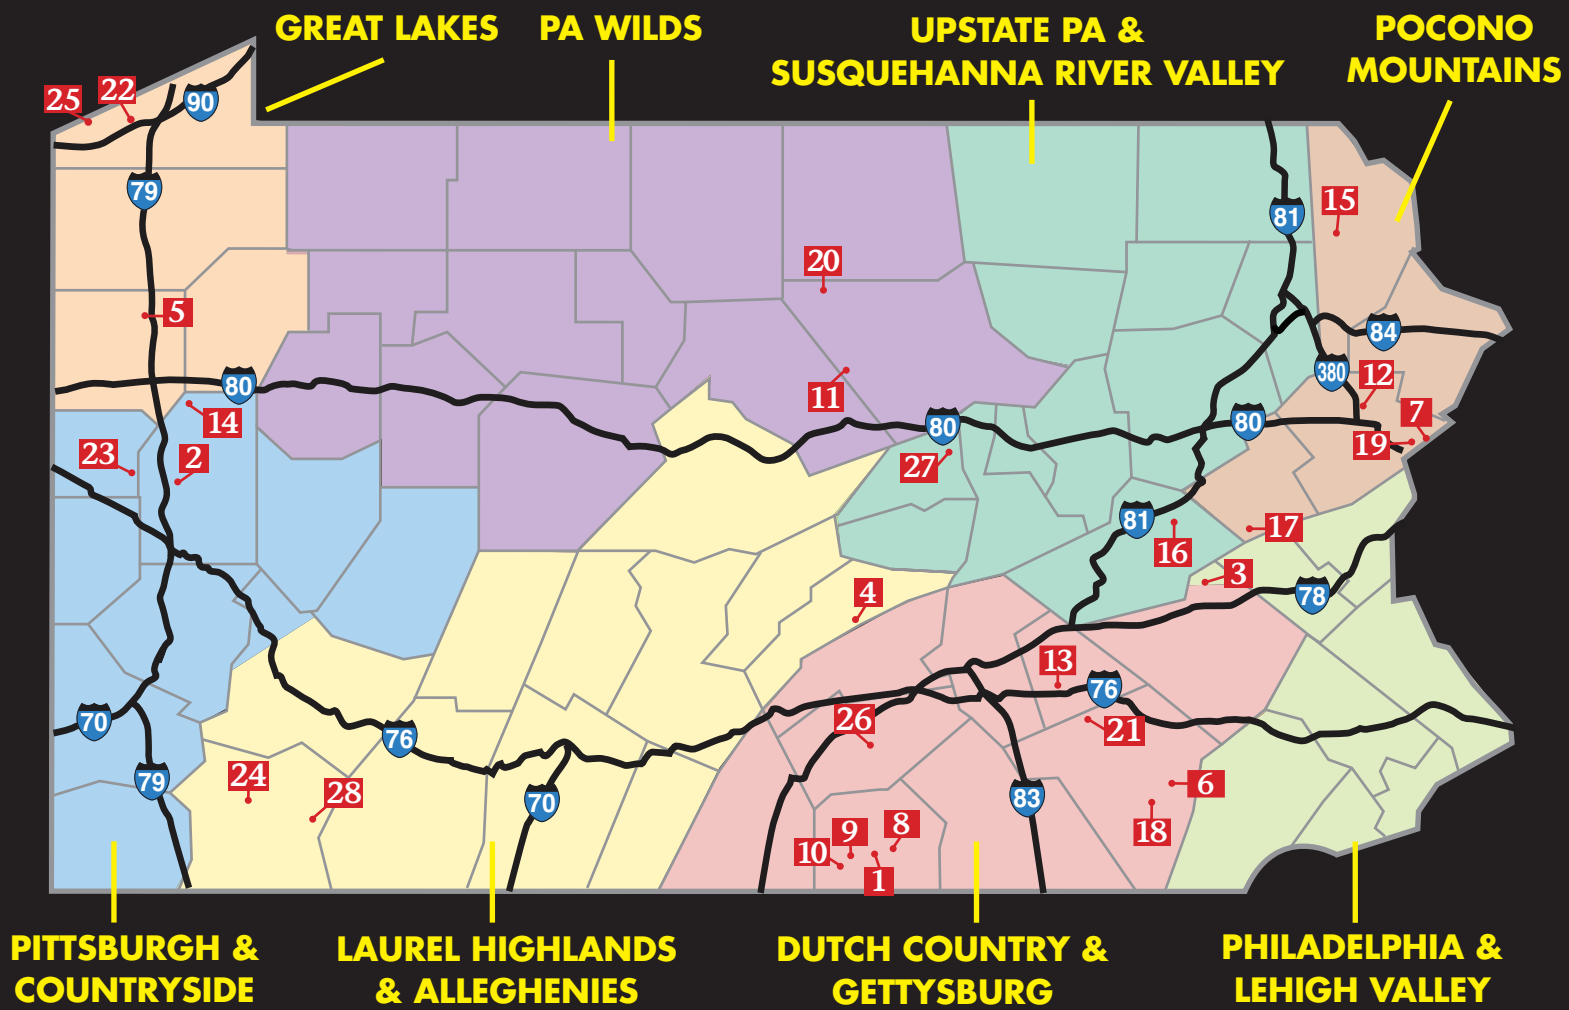

1 Artillery Ridge Campground & Horse Park

610 Taneytown Road
Gettysburg, PA 17325
(717) 334-1288
www.artilleryridge.com
artilleryridgecampground@gmail.com

Dutch Country & Gettysburg
FSC, PC

2 Bear Run Campground & Cabins

184 Badger Hill Road
Portersville, PA 16051
(724) 368-3564
(888) 737-2605
www.bearuncampground.com
info@bearuncampground.com
Pittsburgh & Countryside
FSC, G, HC, PC, PMT, U

3 Blue Rocks Family Campground

341 Sousley Road
Lenhartsville, PA 19534
(610) 756-6366
(866) GR8KAMPN
www.bluerockscampground.com
camp@bluerockscampground.com
Philadelphia and Lehigh Valley
HC, PC,

4 Buttonwood Campground

1515 East River Road
Mifflintown, PA 17059
(717) 436-8334
www.buttonwoodcamp.com
camp@buttonwoodcamp.com
Laurel Highlands & Alleghenies
HC, PC, PMT

5 Camp Wilhelm Campground

1401 Creek Road
Clarks Mills, PA 16114
(724) 253-2886
www.campwilhelm.com
campwilhelm@outlook.com
Great Lakes
FSC, HC, PC, PMT

6 Country Acres Campground

20 Leven Road
Gordonville, PA 17529
(717) 687-8014
www.countryacrescampground.com
countryacres@bird-in-hand.com
Dutch Country & Gettysburg
FSC, PC

7 Delaware Water Gap/Pocono Mountain KOA

227 Hollow Road
East Stroudsburg, PA 18302
(570) 223-8000
www.poconokoa.com
information@poconokoa.com

Pocono Mountains
FSC, PC, U

8 Drummer Boy Camping Resort

1 Rocky Grove Road
Gettysburg, PA 17325
(717) 334-3277
(888) 846-3103
www.RVontheGo.com
drummerboy@equitylifestyle.com
Dutch Country & Gettysburg
FSC, HC, PC

9 Gettysburg Campground

2030 Fairfield Road
Gettysburg, PA 17325
(717) 334-3304
www.gettysburgcampground.com
gettysburgcampground@gmail.com
Dutch Country & Gettysburg
FSC, PC

10 Granite Hill Camping Resort

3340 Fairfield Road
Gettysburg PA 17325
(717) 642-8749
www.granitehillcampingresort.com
requests@granitehillcampingresort.com
Dutch Country & Gettysburg
PC

11 Happy Acres Resort

3332 Little Pine Creek Road
Waterville, PA 17776
(570) 753-8000
www.happyacresresort.net
info@happyacresresort.net
PA Wilds
FSC, HC, PC, PMT, U

12 Hemlock Campground and Cottages

559 Hemlock Drive
Tobyhanna, PA 18466
(570) 894-4388
www.hemlockcampground.com
camp@hemlockcampground.com
Pocono Mountains
HC, PC

13 Hershey Road Campground

1688 Hershey Road
Elizabethtown, PA 17022
(844) 476-6737
(844) 4-SMORES
www.hersheyrvpark.com
info@hersheyrvpark.com

Dutch Country & Gettysburg
FSC

14 Jellystone Park™ Kozy Rest

449 Campground Road
Harrisville, PA 16038
(724) 735-2417
www.pittsburghjellystone.com
camp@pittsburghjellystone.com
Pittsburgh & Countryside
FSC, G, PC, U

15 Keen Lake Camping & Cottage Resort

155 Keen Lake Road
Waymart PA 18472
(570) 488-6161
www.keenlake.com
camping@keenlake.com
Pocono Mountains
FSC, G, HC, PMT, U

16 Lakewood Park Campground